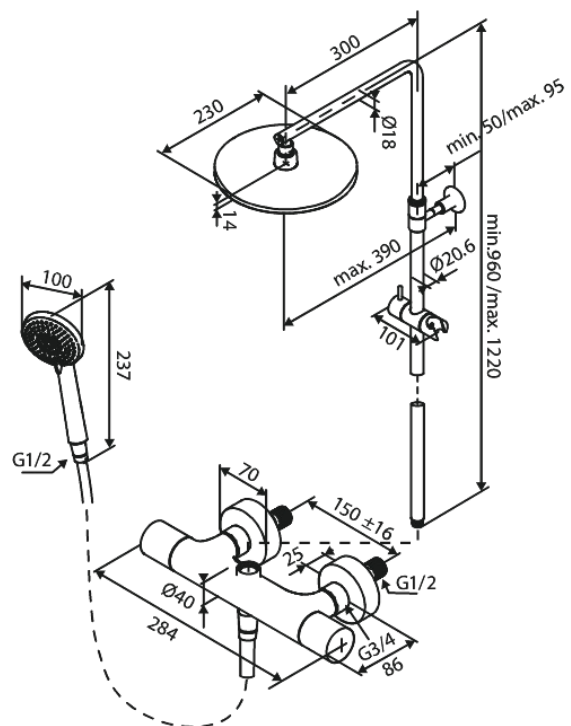

Product features

FM Mattsson Denmark ApS
Hvidkærvej 48, 5250 Odense SV, DK-56416218

+45 88 33 00 34 damixa-international@fmmattsongroup.com

Mere information på damixa.com

damixa